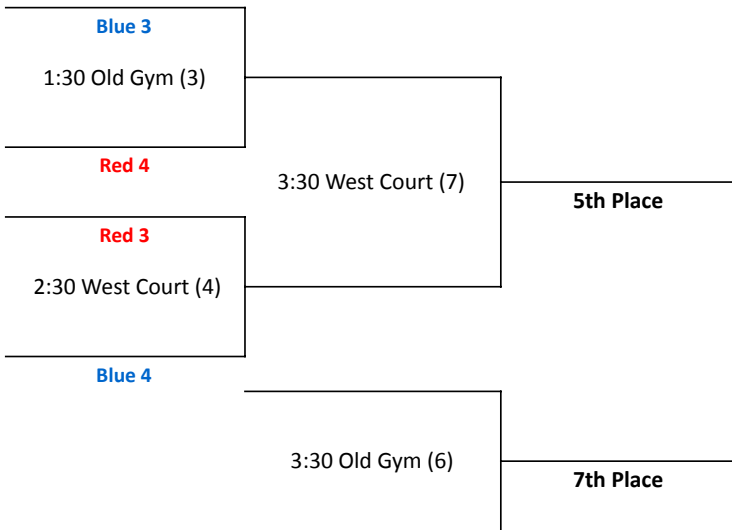

BLUE POOL
1. Sacred Heart
4. Frankfort
5. Linn
8. Wetmore

RED POOL
2. Valley Heights
3. Diller-Odell
6. Axtell
7. Pawnee City

- 9:00 3 vs. 7 East Court
- 9:00 1 vs. 8 West Court
- 9:00 4 vs. 5 Old Gym
- 2 vs. 6 (next available court)
- 1 vs. 5
- 4 vs. 8
- 6 vs. 7
- 2 vs. 3
- 1 vs. 4
- 5 vs. 8
- 2 vs. 7
- 3 vs. 6

(HIGHER SEED IS HOME TEAM)

Consolation Bracket

Championship Bracket